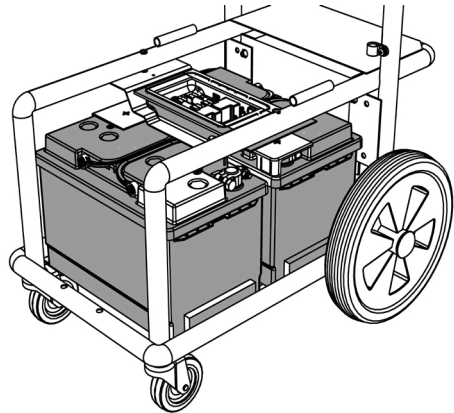

WVB750 WVBD750

WVB750... 430W motor

WVBD750... 2 x 430W motors

Heavy Duty Steel Chassis, industrial wet or dry cleaning in a portable package

Huge Capacity 31 litre wet capacity with our 750 series stainless steel drum.

Perfect
for spill clean-ups

High-Performance
gel batteries

Giving up to 2.5 hours run time

On-board charger

Never be misplace the charger as your WVB/D carries it own.

Stainless Steel Drum

Full steel drum, making for a long lasting rugged machine

Wet or Dry

Quick and easy change between wet and dry pick-up

Dump Hose

Rear hose for easy emptying

602381 - 400mm ProFlo Dry Floor Tool
602380 - 400mm ProFlo Wet Floor Tool

WVB Head

WVBD Head

430W Motor/s
Reliable industrial long life motor/s.

Heavy Duty Structofoam Head Construction
Made to last tough and durable, a true workshop Vacuum.

Large Rear Wheels
for ease of movement.

Accessible switch
Single on/off switch

Stainless Steel Tubes and 400mm MultiFlo Floor Tools.