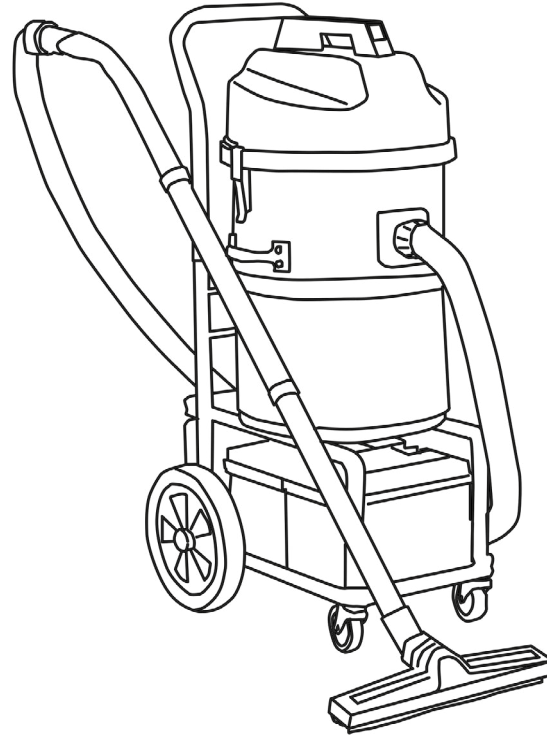

WVB750 WVBD750

WVB750... 430W motor

WVBD750... 2 x 430W motors

Heavy Duty Steel Chassis, industrial wet or dry cleaning in a portable package

Huge Capacity 31 litre wet capacity with our 750 series stainless steel drum.

Perfect
for spill clean-ups

High-Performance
gel batteries

Giving up to 2.5 hours run time

On-board charger

Never be misplace the charger as your WVB/D carries it own.

Stainless Steel Drum

Full steel drum, making for a long lasting rugged machine

Wet or Dry

Quick and easy change between wet and dry pick-up

Dump Hose

Rear hose for easy emptying

602381 - 400mm ProFlo Dry Floor Tool
602380 - 400mm ProFlo Wet Floor Tool

WVB Head

WVBD Head

430W Motor/s
Reliable industrial long life motor/s.

Heavy Duty Structofoam Head Construction
Made to last tough and durable, a true workshop Vacuum.

Large Rear Wheels
for ease of movement.

Accessible switch
Single on/off switch

Stainless Steel Tubes and 400mm MultiFlo Floor Tools.