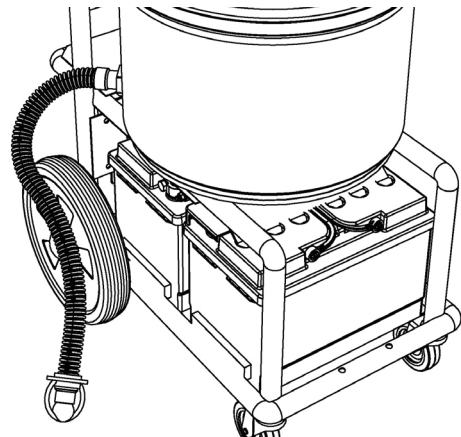

WVB750 WVBD750

WVB750... 430W motor

WVBD750... 2 x 430W motors

Heavy Duty Steel Chassis, industrial wet or dry cleaning in a portable package

Huge Capacity 31 litre wet capacity with our 750 series stainless steel drum.

Perfect
for spill clean-ups

High-Performance
gel batteries

Giving up to 2.5 hours run time

On-board charger

Never be misplace the charger as your WVB/D carries it own.

Stainless Steel Drum

Full steel drum, making for a long lasting rugged machine

Wet or Dry

Quick and easy change between wet and dry pick-up

Dump Hose

Rear hose for easy emptying

602381 - 400mm ProFlo Dry Floor Tool
602380 - 400mm ProFlo Wet Floor Tool

WVB Head

WVBD Head

430W Motor/s
Reliable industrial long life motor/s.

Heavy Duty Structofoam Head Construction
Made to last tough and durable, a true workshop Vacuum.

Large Rear Wheels
for ease of movement.

Accessible switch
Single on/off switch

Stainless Steel Tubes and 400mm MultiFlo Floor Tools.