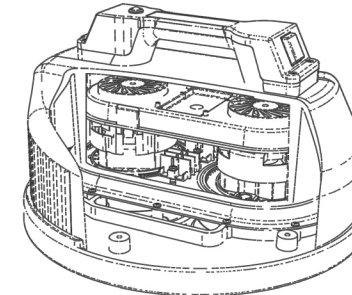

WVB Head

WVBD Head