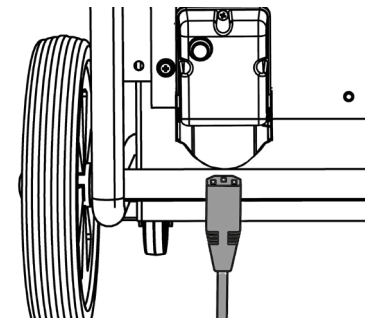

Wet or Dry

Quick and easy change between wet and dry pick-up

Dump Hose

Rear hose for easy emptying

602381 - 400mm ProFlo Dry Floor Tool
602380 - 400mm ProFlo Wet Floor Tool

WVB Head

WVBD Head

430W Motor/s
Reliable industrial long life motor/s.

Heavy Duty Structofoam Head Construction
Made to last tough and durable, a true workshop Vacuum.

Large Rear Wheels
for ease of movement.

Accessible switch
Single on/off switch

Stainless Steel Tubes and 400mm MultiFlo Floor Tools.