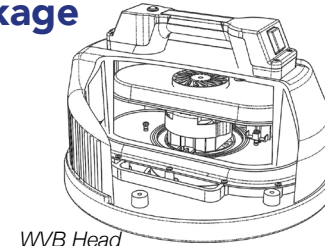

Wet or Dry

Quick and easy change between wet and dry pick-up

Dump Hose

Rear hose for easy emptying

602381 - 400mm ProFlo Dry Floor Tool
602380 - 400mm ProFlo Wet Floor Tool

WVB Head

WVBD Head

430W Motor/s
Reliable industrial long life motor/s.

Heavy Duty Structofoam Head Construction
Made to last tough and durable, a true workshop Vacuum.

Large Rear Wheels
for ease of movement.

Accessible switch
Single on/off switch

Stainless Steel Tubes and 400mm MultiFlo Floor Tools.