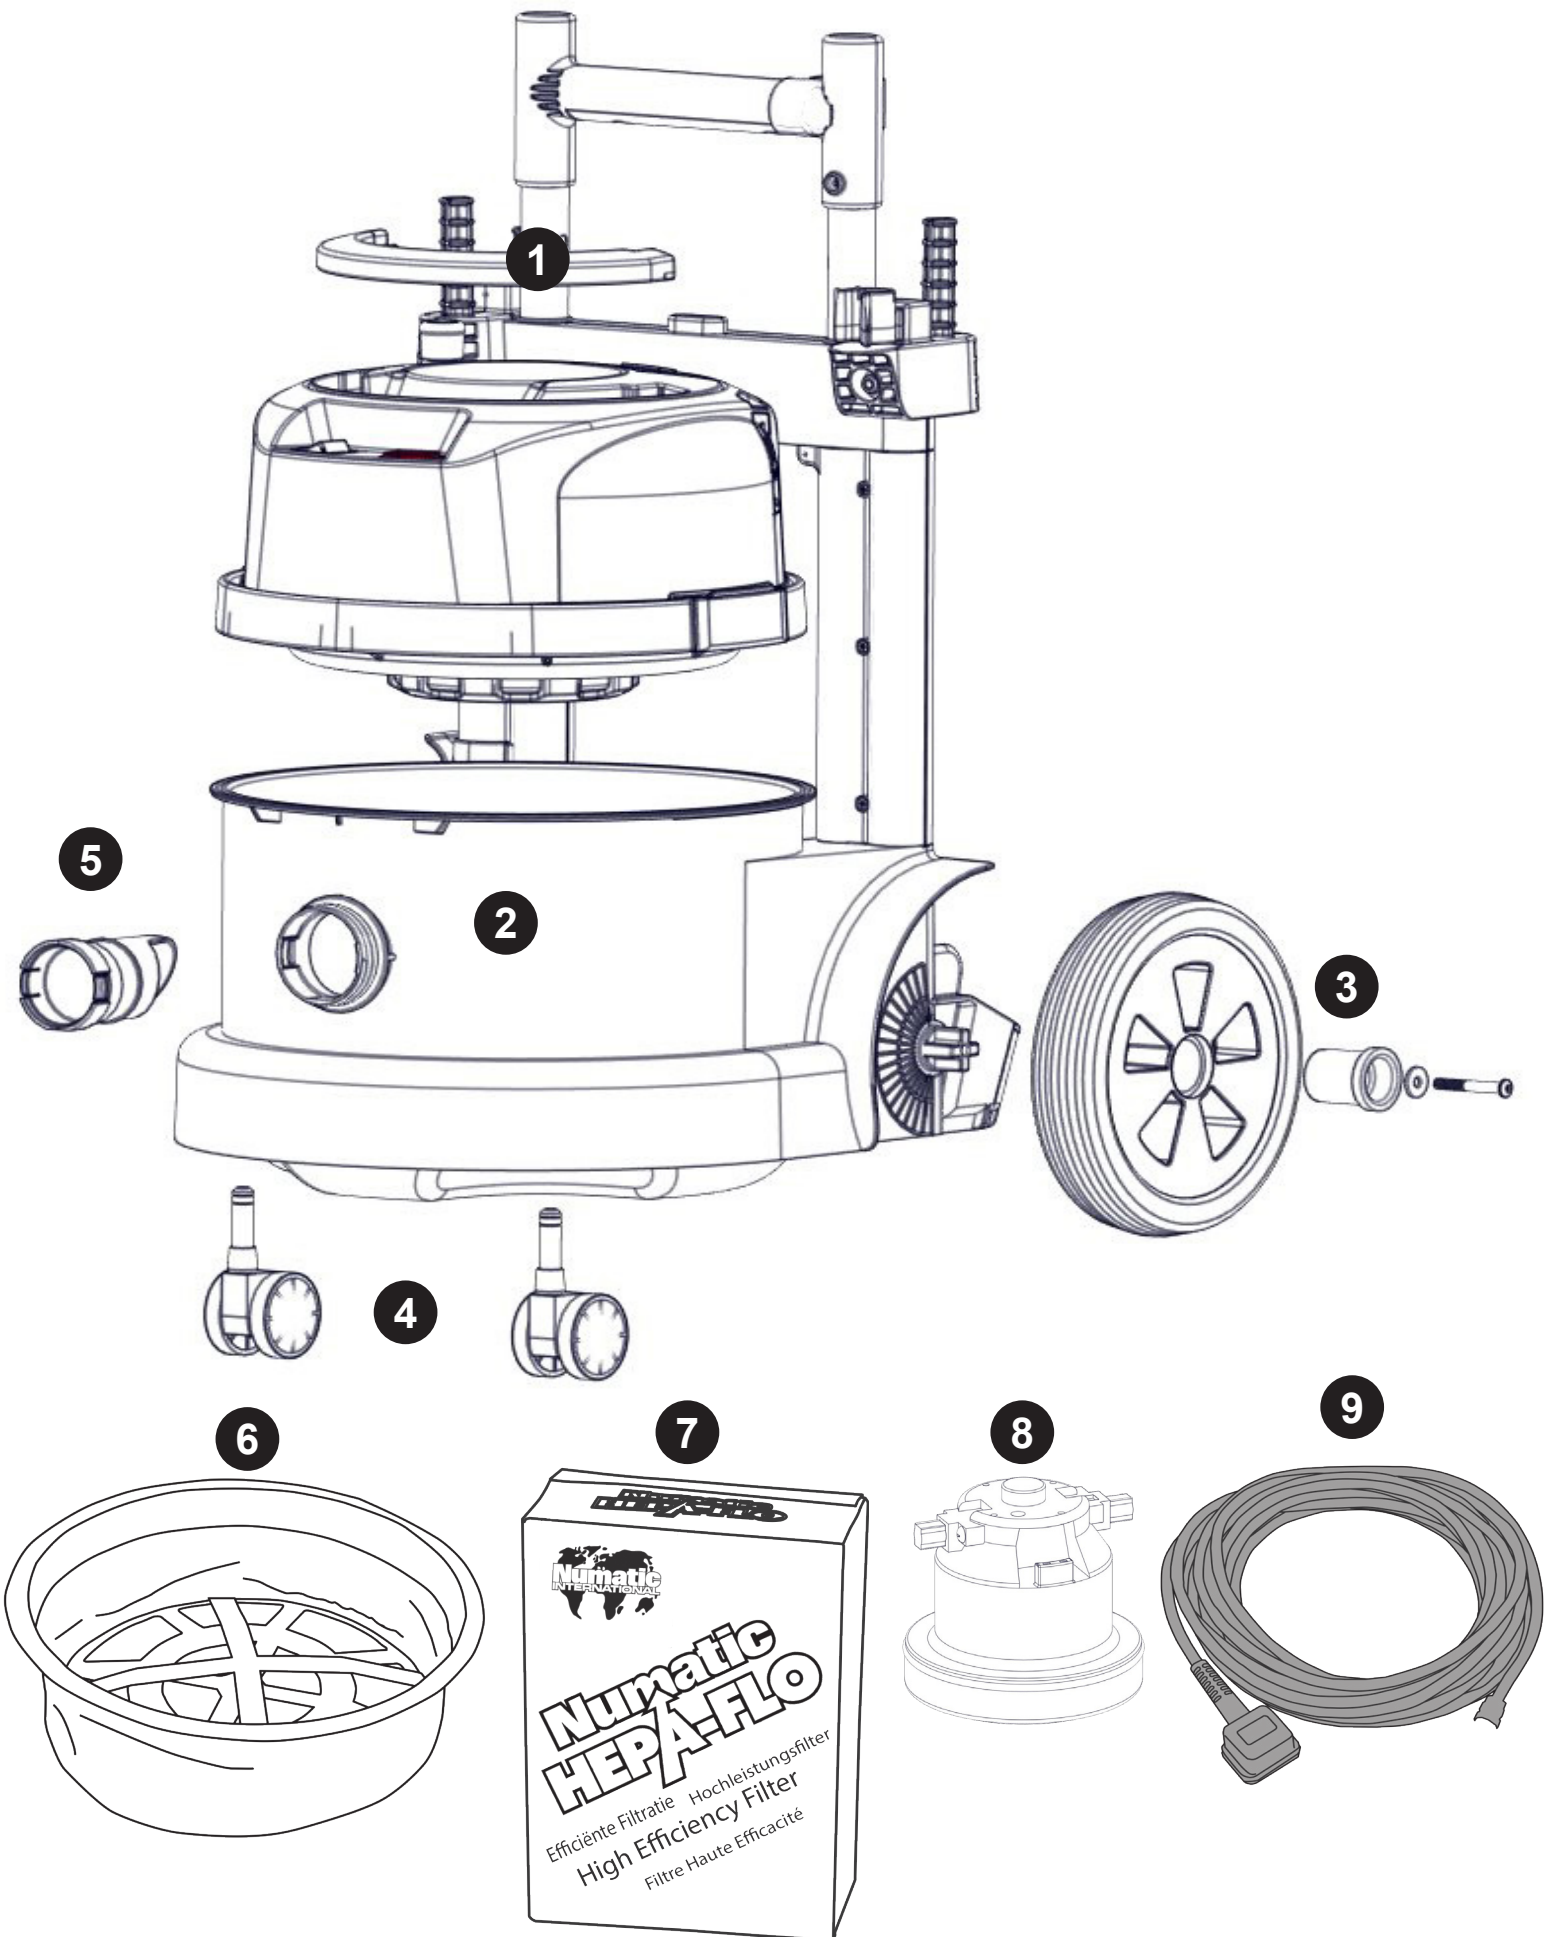

# PPT220 PPT390- Exploded Spares

HANDY TROLLEY DESIGN

Num	DESCRIPTION			Num	
1	REELER HANDLE			227120	
2	12 INCH PPT220 RED DRUM ASSEMBLY			500972	
	12 INCH PPT390 RED DRUM ASSEMBLY			500972	
3	8 INCH WHEEL			204104	
	NUT.M6.NYLON INSERT.Z/PL			219088	
	WASHER.M6.FORM G.Z/PL			219008	
	M6 X 45MM SOCKET BUTTON HEAD SCREWS ZINC & DE-EMBRITTLED			219881	
	390 DRUM WHEEL HUB			237120	
4	50MM TWIN WHEEL CASTOR WITH PU TYRE			204111	
5	DRY DIFFUSER NECK			237119	
6	12" TRITEX FILTER (DRY ONLY USE)			909559	
7	PACK OF 3 NVM-1CH HEPAFLO BAGS			909291	
	BOX OF 5 NVM-1CH HEPAFLO BAGS			907076	
	BOX OF 10 NVM-1CH HEPAFLO BAGS			907075	
8	230V SINGLE STAGE TF MOTOR (DLI 653T) TCO (6210820147)			908947	
9	12.5 METRE X 0.75MM X 2 CORE (UK PLUG).	911501	9	8 METRE X 18AWG X 2 CORE CABLE (CSA PLUG)	911508
	12.5 METRE X 0.75MM X 2 CORE (EUROPEAN PLUG)	911506		12.5 METRE X 0.75MM X 2 CORE (SOUTH AFRICA PLUG)	911504
	12.5 METRE X 0.75MM X 2 CORE (SWISS PLUG)	911505		102.5 METRE X 0.75MM X 2 CORE (AUSTRALIA PLUG)	911498

## 903146 (Kit AS0)

Image Reference	Item Description	Part Number	Item Quantity
	<p>FLO MAX CONICAL HOSE 38MM-32MM (BOFLEX) (2.2M)</p>	<p>915909</p>	<p>1</p>
	<p>COMBINATION TOOL HEAD</p>	<p>911609</p>	<p>1</p>
	<p>32mm Stainless Steel Tube Set</p>	<p>909563</p>	<p>1</p>
	<p>Handy Kit</p>	<p>909564</p>	<p>1</p>