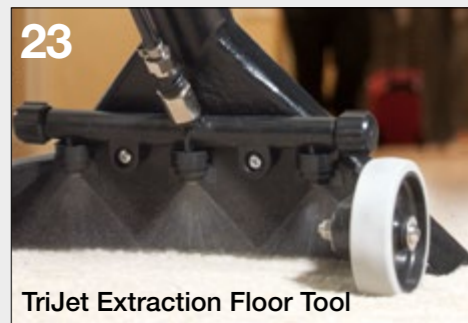

CleanCare

A wide range of professional tools for every job. Tested beyond the standards for optimum cleaning results.

Dry Brush Tool

Wet Floor Tool

TriJet Extraction Floor Tool

Contents

32mm Kits	14-16
32mm Accessories	16-20
38mm Kits	21-22
38mm Accessories	22-25
51mm Kits	25
51mm Accessories	26-27
General Accessories	27-29