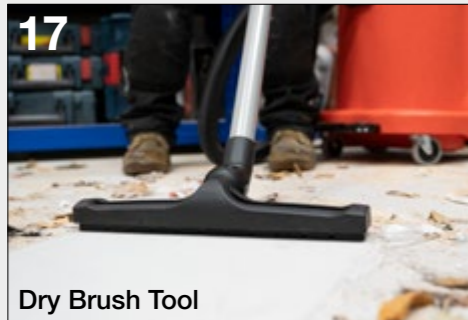

CleanCare

A wide range of professional tools for every job. Tested beyond the standards for optimum cleaning results.

Dry Brush Tool

Wet Floor Tool

TriJet Extraction Floor Tool

Contents

32mm Kits	14-16
32mm Accessories	16-20
38mm Kits	21-22
38mm Accessories	22-25
51mm Kits	25
51mm Accessories	26-27
General Accessories	27-29