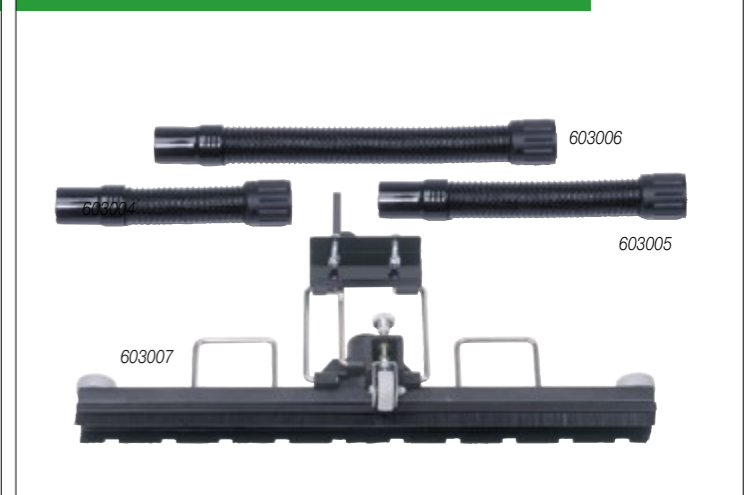

CC4 / CC5 / CC6 610mm Wet Pick-up Fixed Floor Kit

607004 Kit CC4 - Dry Pick-up Fixed Floor Kit For Use With NQS 350 Series 603007 Fixed Floor Tool (Dry), 603004 Hose (350mm)
607005 Kit CC5 - Dry Pick-up Fixed Floor Kit, For Use With NVQ 900-22/NT 750-2 / 900-2 Series 603007 Fixed Floor Tool (Dry), 603005 Hose (520mm)
607006 Kit CC6 - Dry Pick-up Fixed Floor Kit For Use With NTD 2003-2 Series 603007 Fixed Floor Tool (Dry), 603006 Hose (930mm)