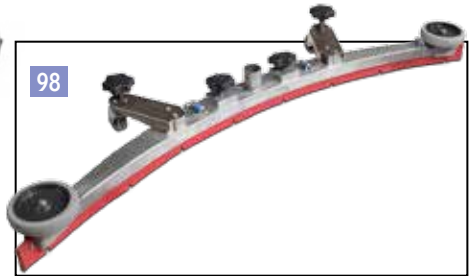

98
TTA-606218 Aluminium Floor Tool, Linatex Blade, 1053mm Working Width. C/W Adjustable Wheels. TTB6650/TTV5565/TTV678