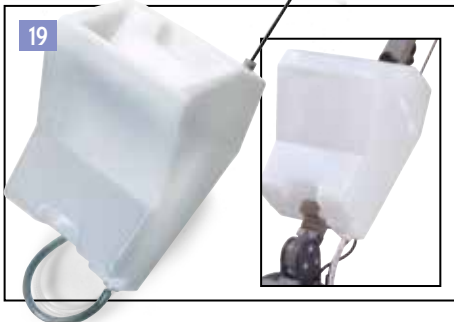

NuSpeed Accessories

19 FMA-606084 NR Solution Tank