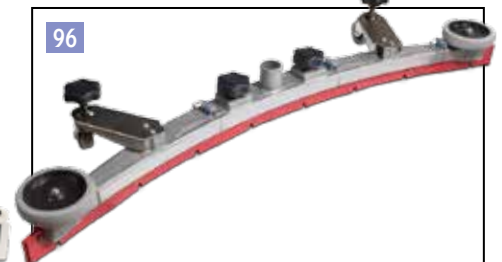

96
TTA-606298 Aluminium Floor Tool Linatex Blade, 944mm Working Width. C/W Adjustable Wheels. TT/TTB4055/TTB6055/TTV4555