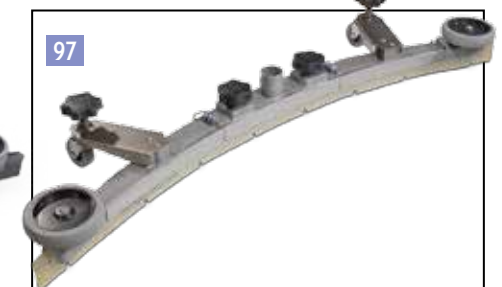

97
TTA-606299 Aluminium Floor Tool 43 Shore Polyurethane Blade, 944mm Working Width. C/W Adjustable Wheels. TT/TTB4055/TTB6055/TTV4555