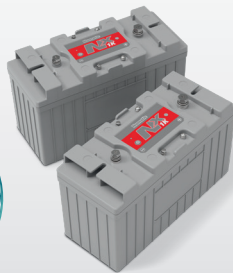

Accessories and Replacement Parts

A comprehensive range of accessories and replacement parts are available to achieve professional results, whatever the challenge.