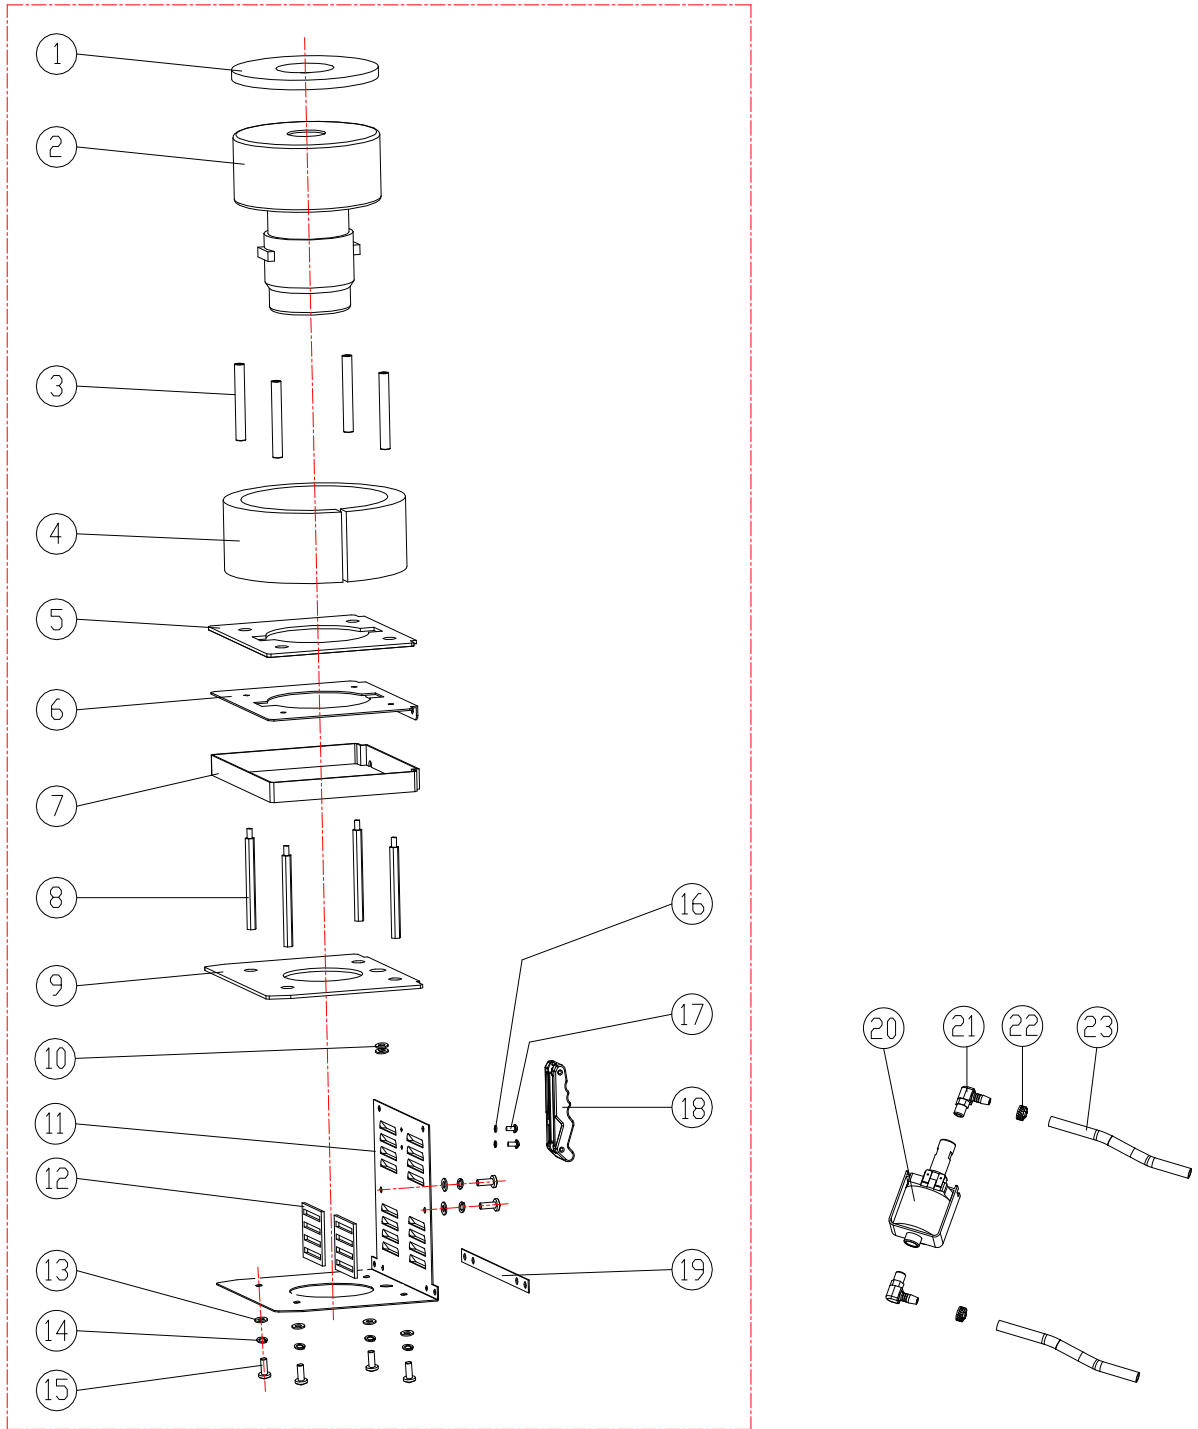

PART LISTS

MOTOR AND PUMP

PART LISTS

MOTOR AND PUMP

No.	Part No.	Description	Qty
1	VV68112	GASKET 5.75INCH	1
2	ZD98015	VACUUM MOTOR 220-240V 1000W EU	1
2	55941022	VVACUUM MOTOR 120V 1250W US	1
3	VV68116	SPACER VAC MOTOR	4
4	VV68183	SPONGE	1
5	VV68110	GASKET VAC MOTOR	1
6	VV68109	MOUNTING PLATE VAC MOTOR	1
7	55940043	EVA SPONGE 671x18x1.6MM 50 DEGREEEN EU	1
8	VV68117	SPACER VAC PLATFORM	4
9	VV68120	GASKET BAFFLE	1
10	YQ60504	RING	1
11	VV68107	BAFFLE REAR PANEL	1
12	55940040	EVA SPONGE 58.5x54x1.6MM 70 DEGREEEN EU	2
13	VV13662	WASHER PLAIN M5	6
14	VV13601	WASHER LOCK M5	6
15	VV20501	SCREW PH M5 X 14	6
16	VV20291	WASHER LOCK M4	2
17	VV13666	SCREW PH M4 X 6	2
18	VF83109	CATCH	1
19	55940041	EVA SPONGE 204x12.5x1.6MM 50DEGREEEN EU	1
20	RD50251	PUMP 220-240V EU	1
20	RD50264	PUMP 110V US	1
21	RD60764	BARB HOSE	2
22	VF46400	CLAMP	2
23	VV68143	HOSE	2