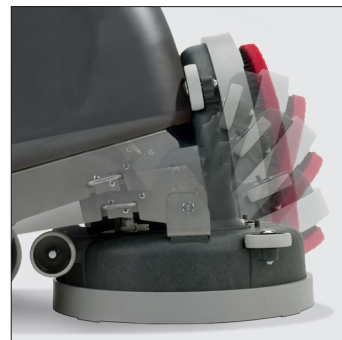

Tough professional construction that offers powerful cordless cleaning results, with long-life GelTec batteries and clear battery meter indicator.

The 4055T (traction) offers effortless cleaning due to the powerful traction unit. A traction model is essential where inclines such as wheelchair ramps are present.

Cordless Freedom, Flexibility & Safety

Total freedom, flexibility and safety of cable-free operation.

Effortless Cleaning

The TGB4055T model offers effortless cleaning with powerful traction unit, essential where inclines such as wheelchair ramps are present.

Productivity Area Coverage

1,485m² per hour.

Tilting Brush Deck

Simple Operator Controls

On-board Charger

Fully Adjustable Handle

Specifications

| Model | Brush Motor | Vac Motor | Power 24V / Ah | Brush Speed | Pad / Brush Width | Capacity | NET Weight | Dimensions (WxLxH) | Runtime | Recharge Time |
|-----------|-------------|-----------|----------------|-------------|-------------------|----------|---|--------------------|--------------------------------------|---------------|
| TGB4055/T | 300W | 400W | 2x12V / 100 | 100rpm | 508 / 550mm | 40L | TGB4055 - 129.5Kg TGB4055T - 139.5Kg | 560x1115x1160mm | TGB4055 - 2.25hrs TGB4055T - 2hrs | 8hrs |