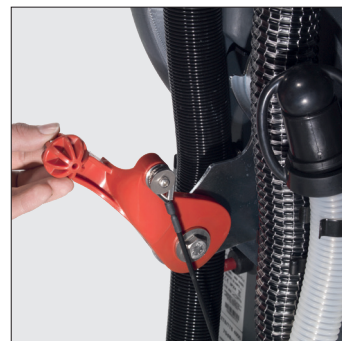

Tough professional construction that offers powerful cordless cleaning results, with long-life GelTec batteries and clear battery meter indicator.

The 4055T (traction) offers effortless cleaning due to the powerful traction unit. A traction model is essential where inclines such as wheelchair ramps are present.

Powerful Cleaning

Powerful wet pick-up with heavy-duty Polyform tanks and TwinFlo vacuum motor.

Clean, Dry & Safe Floors in Minutes

Consistent, quick and high-quality cleaning results, wherever they're needed.

Cordless Freedom, Flexibility & Safety

Total freedom, flexibility and safety of cable-free operation.

Effortless Cleaning

The TGB4055T model offers effortless cleaning with powerful traction unit, essential where inclines such as wheelchair ramps are present.

Productivity Area Coverage

1,485m² per hour.

Tilting Brush Deck

Simple Operator Controls

On-board Charger

Fully Adjustable Handle

Specifications

| Model | Brush Motor | Vac Motor | Power 24V / Ah | Brush Speed | Pad / Brush Width | Capacity | NET Weight | Dimensions (WxLxH) | Runtime | Recharge Time |
|-----------|-------------|-----------|----------------|-------------|-------------------|----------|---|--------------------|--------------------------------------|---------------|
| TGB4055/T | 300W | 400W | 2x12V / 100 | 100rpm | 508 / 550mm | 40L | TGB4055 - 129.5Kg TGB4055T - 139.5Kg | 560x1115x1160mm | TGB4055 - 2.25hrs TGB4055T - 2hrs | 8hrs |