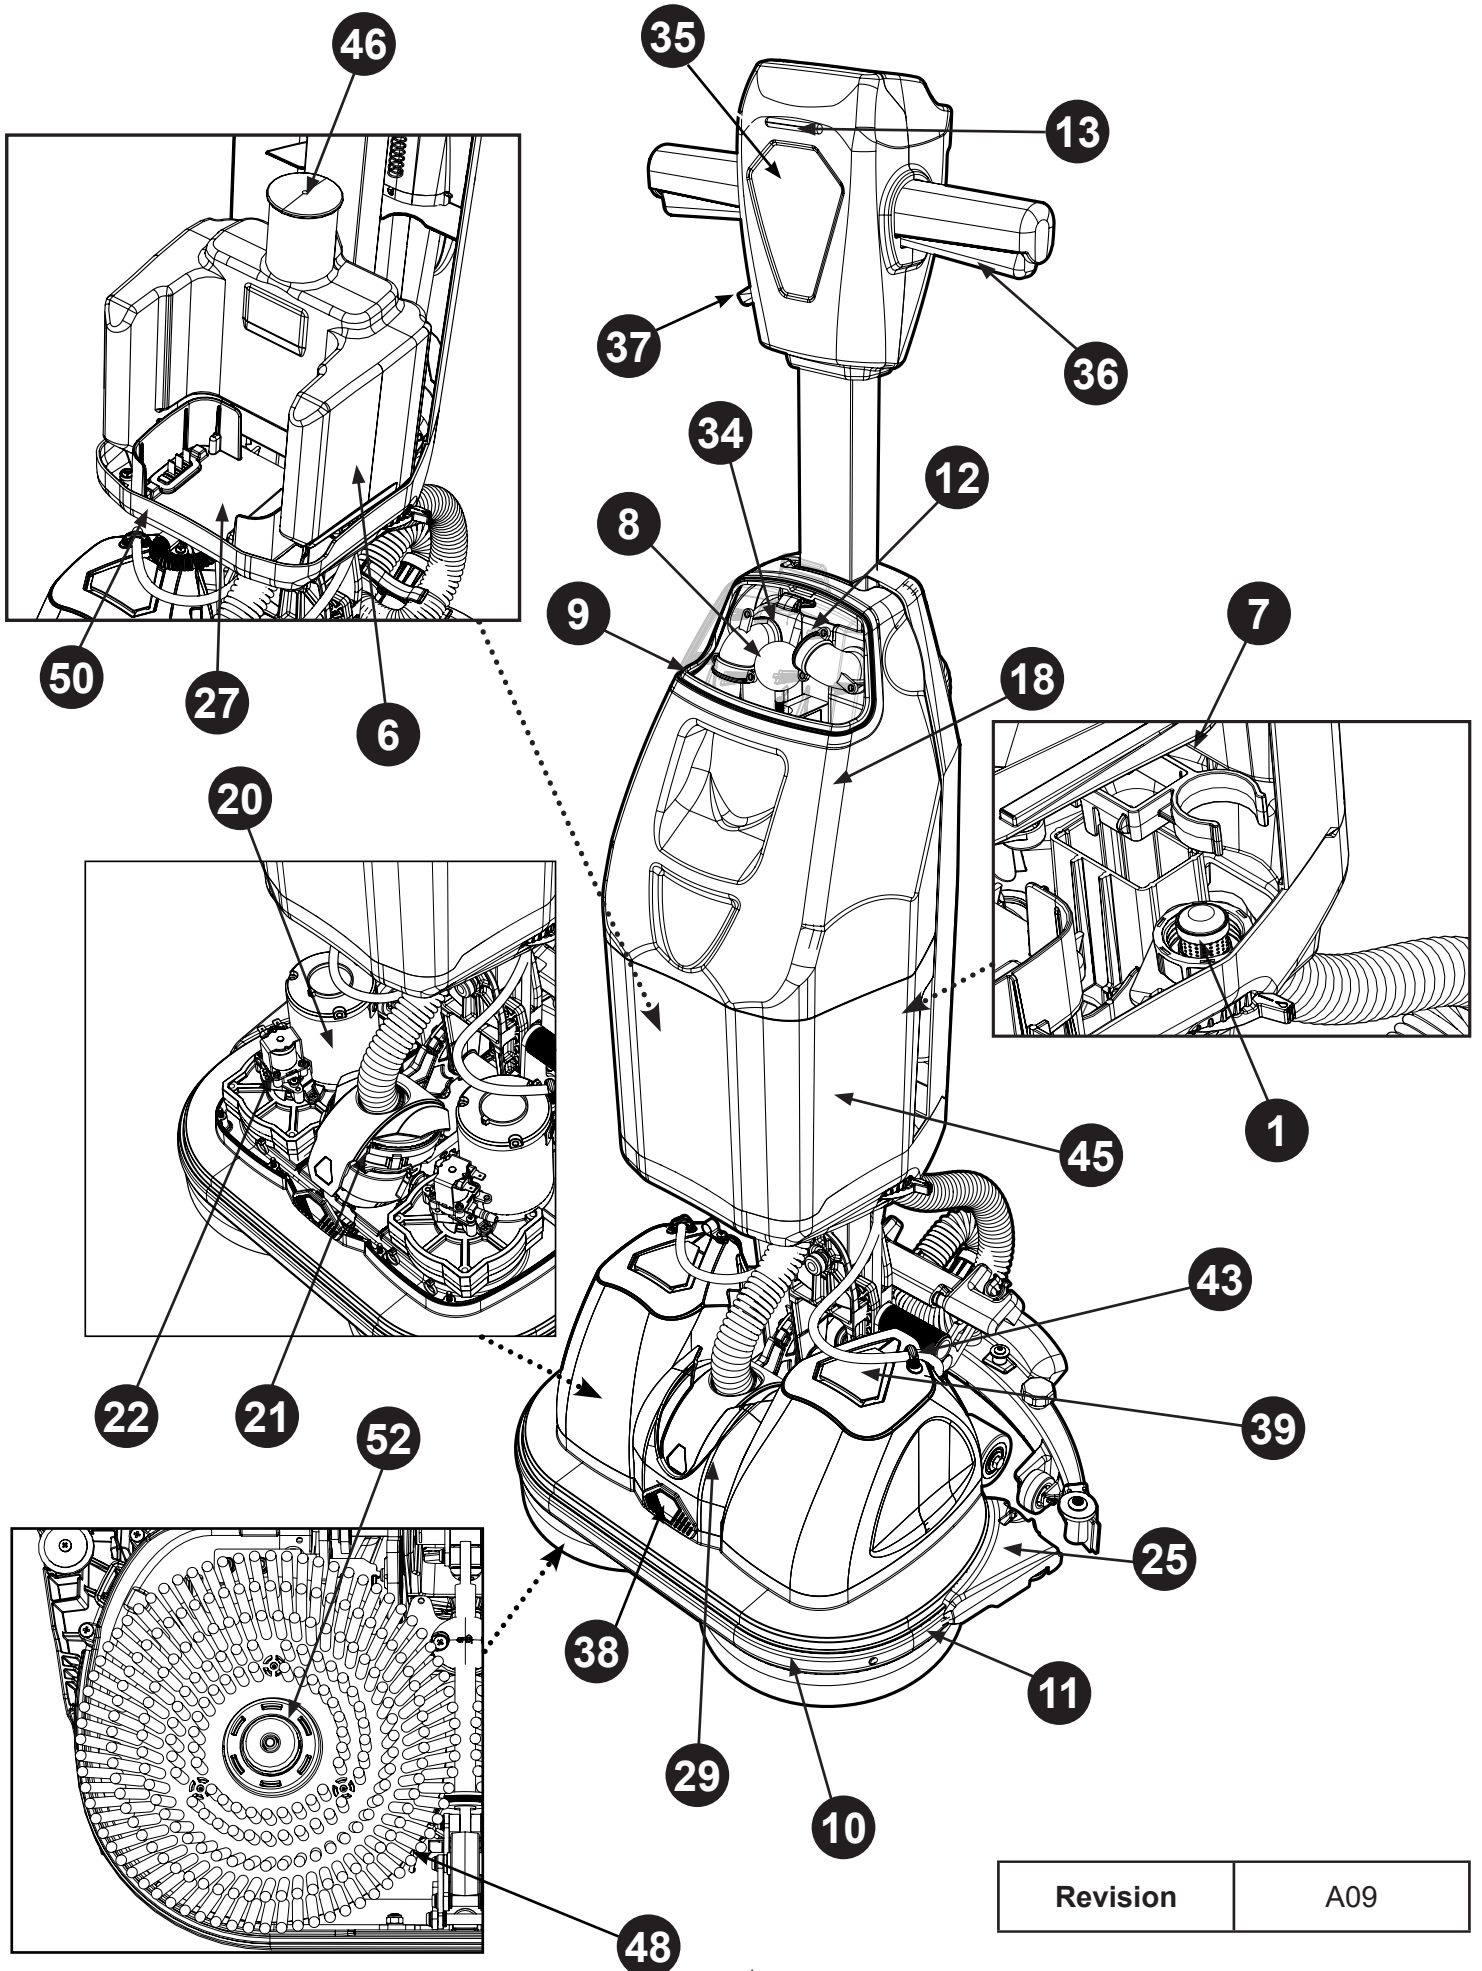

# 244NX Exploded Spares

Compact and Cordless Scrubber Dryer

Revision	A09
----------	-----

Item Number	Image Reference	Item Description	Part Number	Item Quantity
1		Clean Water Tank Valves	913829	2
2		Squeegee Assembly	913830	1
3		Squeegee Wheel Set	913831	3
4		Squeegee Retaining Knob	913832	2
5		Rear Cover Assembly	913842	1
6		Clean Water Tank	913825	1
7		Dual Hose Clip	913834	1

Item Number	Image Reference	Item Description	Part Number	Item Quantity
8		Ball Shut Off Assembly	913835	1
9		Separator Assembly	913837	1
10		Deck Buffer Kit	913838	1
11		Trim Glide	913839	2
12		Port Filter Disc	913840	5
13		Handle Protection Strip	913841	2
14		Replacement Hose	913828	1

Item Number	Image Reference	Item Description	Part Number	Item Quantity
15		Left Motor Cover Moulding	913843	1
16		Right Motor Cover Moulding	913845	1
17		Hose Cuff	913846	1
18		Waste Water Tank Kit	913827	1
19		Rear Wheel Kit	914004	2
20		Brush motor Kit (Left or Right)	913990	1