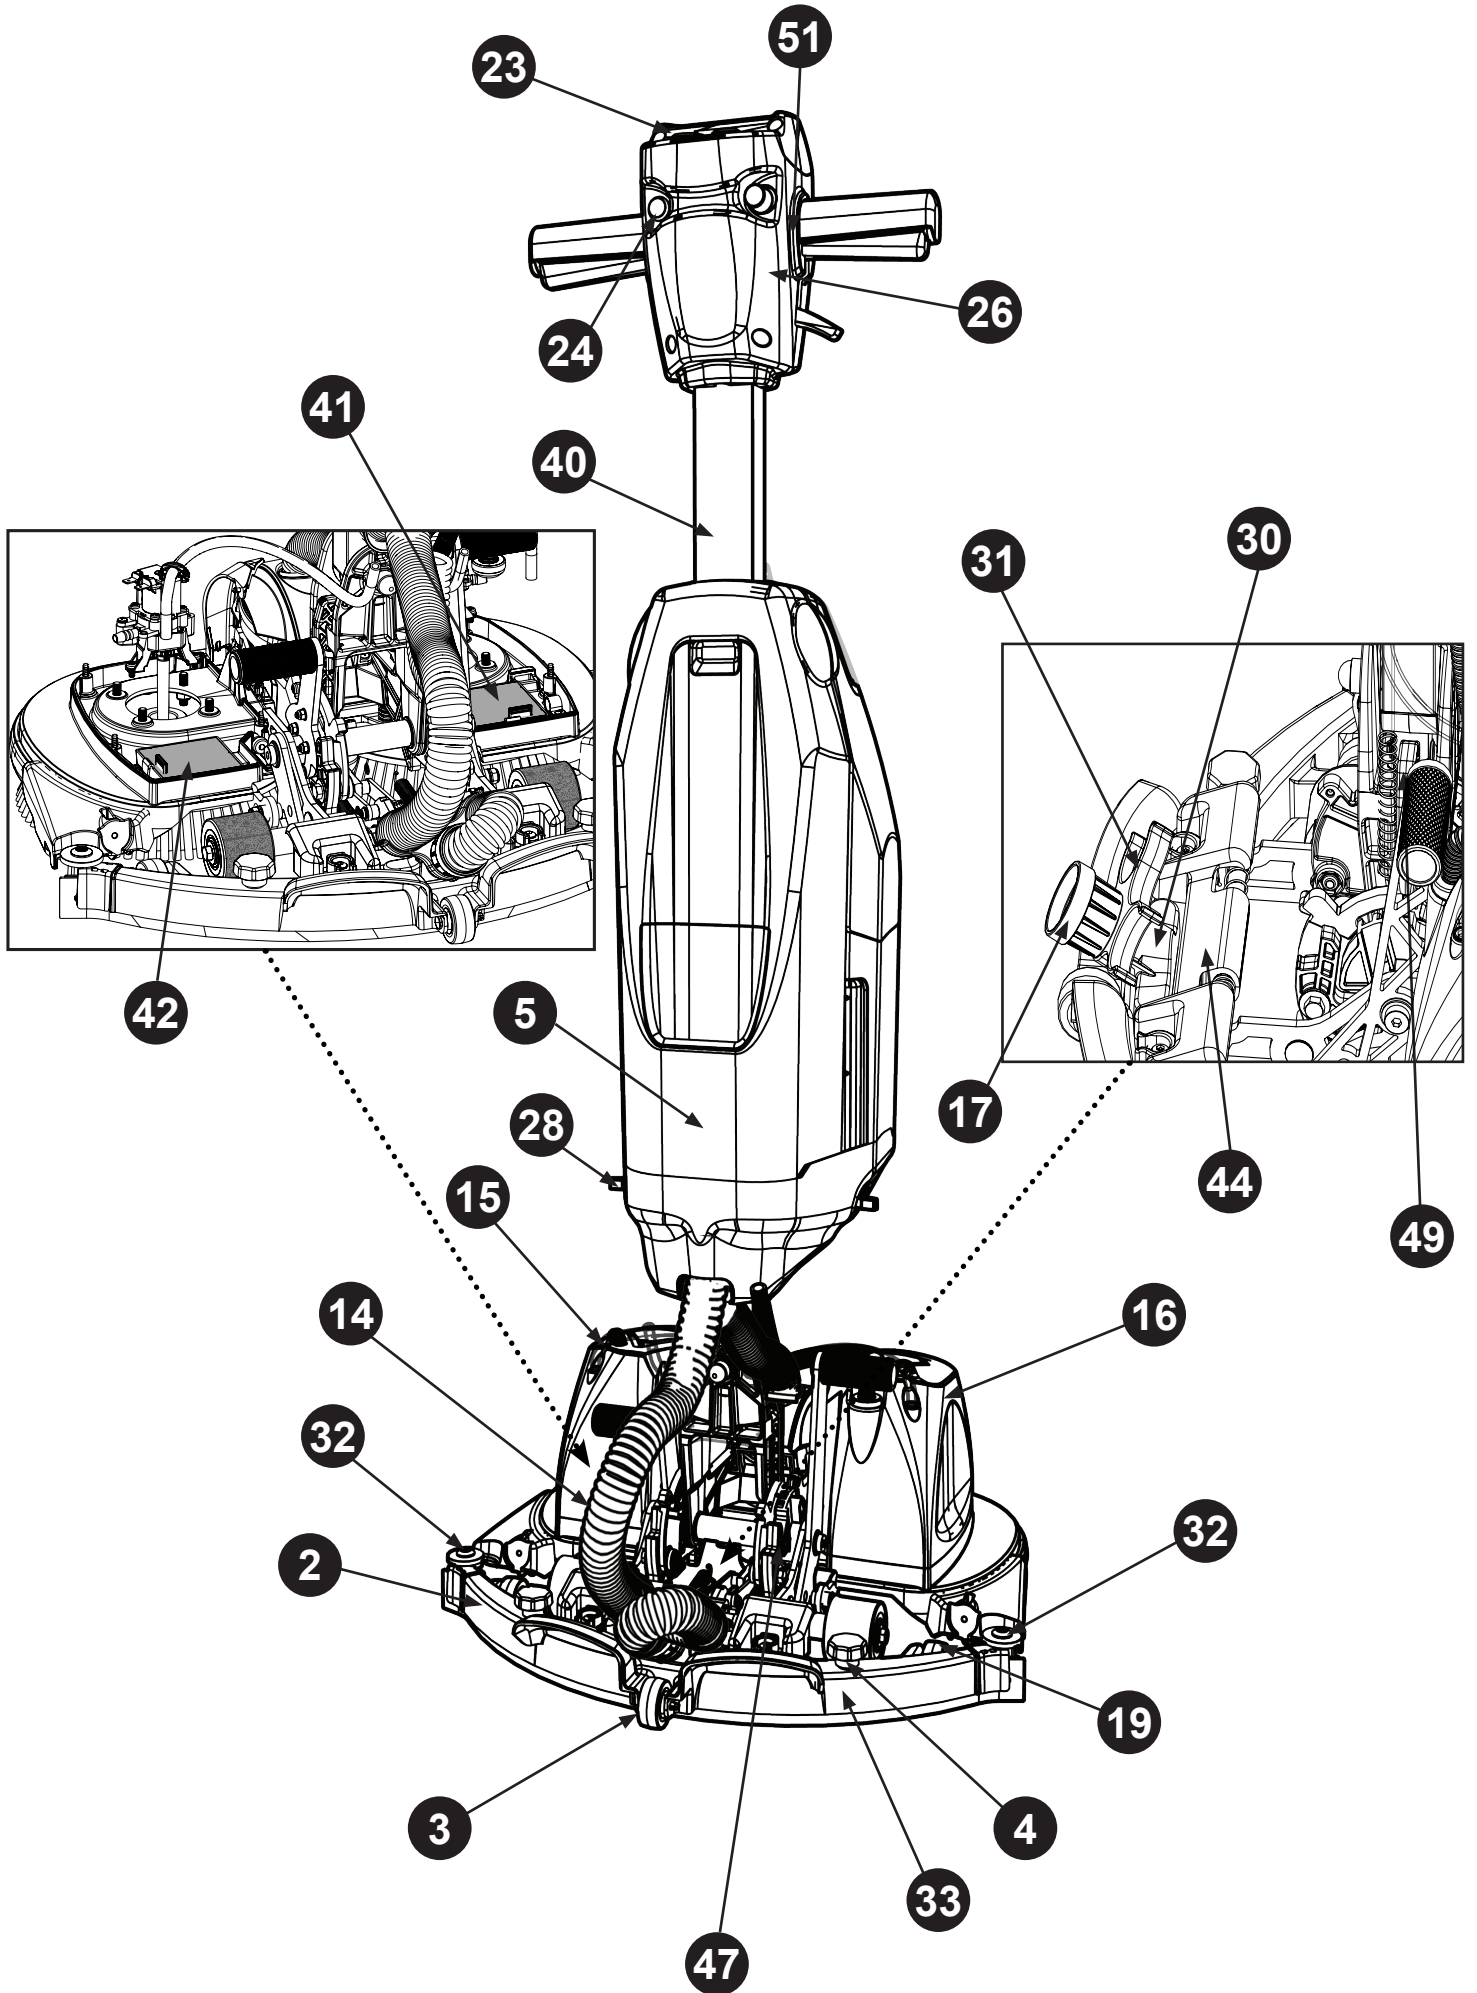

# 244NX Exploded Spares

Compact and Cordless Scrubber Dryer

Revision	A09
----------	-----

Item Number	Image Reference	Item Description	Part Number	Item Quantity
1		Clean Water Tank Valves	913829	2
2		Squeegee Assembly	913830	1
3		Squeegee Wheel Set	913831	3
4		Squeegee Retaining Knob	913832	2
5		Rear Cover Assembly	913842	1
6		Clean Water Tank	913825	1
7		Dual Hose Clip	913834	1

Item Number	Image Reference	Item Description	Part Number	Item Quantity
8		Ball Shut Off Assembly	913835	1
9		Separator Assembly	913837	1
10		Deck Buffer Kit	913838	1
11		Trim Glide	913839	2
12		Port Filter Disc	913840	5
13		Handle Protection Strip	913841	2
14		Replacement Hose	913828	1

Item Number	Image Reference	Item Description	Part Number	Item Quantity
15		Left Motor Cover Moulding	913843	1
16		Right Motor Cover Moulding	913845	1
17		Hose Cuff	913846	1
18		Waste Water Tank Kit	913827	1
19		Rear Wheel Kit	914004	2
20		Brush motor Kit (Left or Right)	913990	1

Item Number	Image Reference	Item Description	Part Number	Item Quantity
21		VAC Motor Kit	913992	1
22		Solenoid Kit (Left or Right)	913994	1
23		Handle VAC/Water Switch Kit	913996	1
24		Handle Safety Switch Kit	913998	1